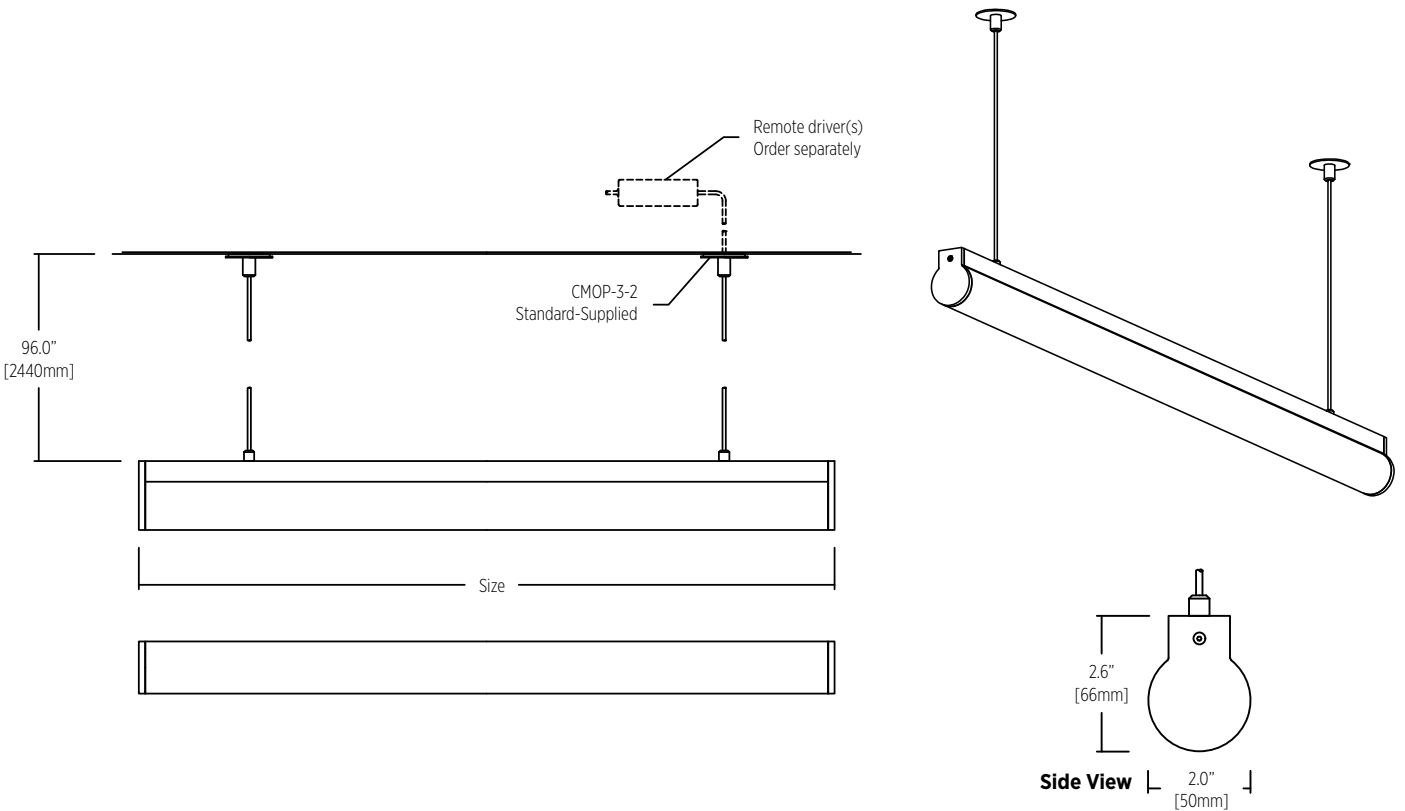

INSTALLATION TYPE

Straight power cables with remote driver