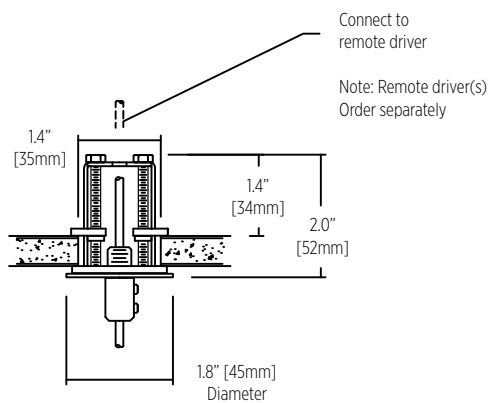

CMOP-3-2 Standard - Supplied

Mounting Option Power 3-2
Suspension Assembly
Installed in drywall or wood ceiling